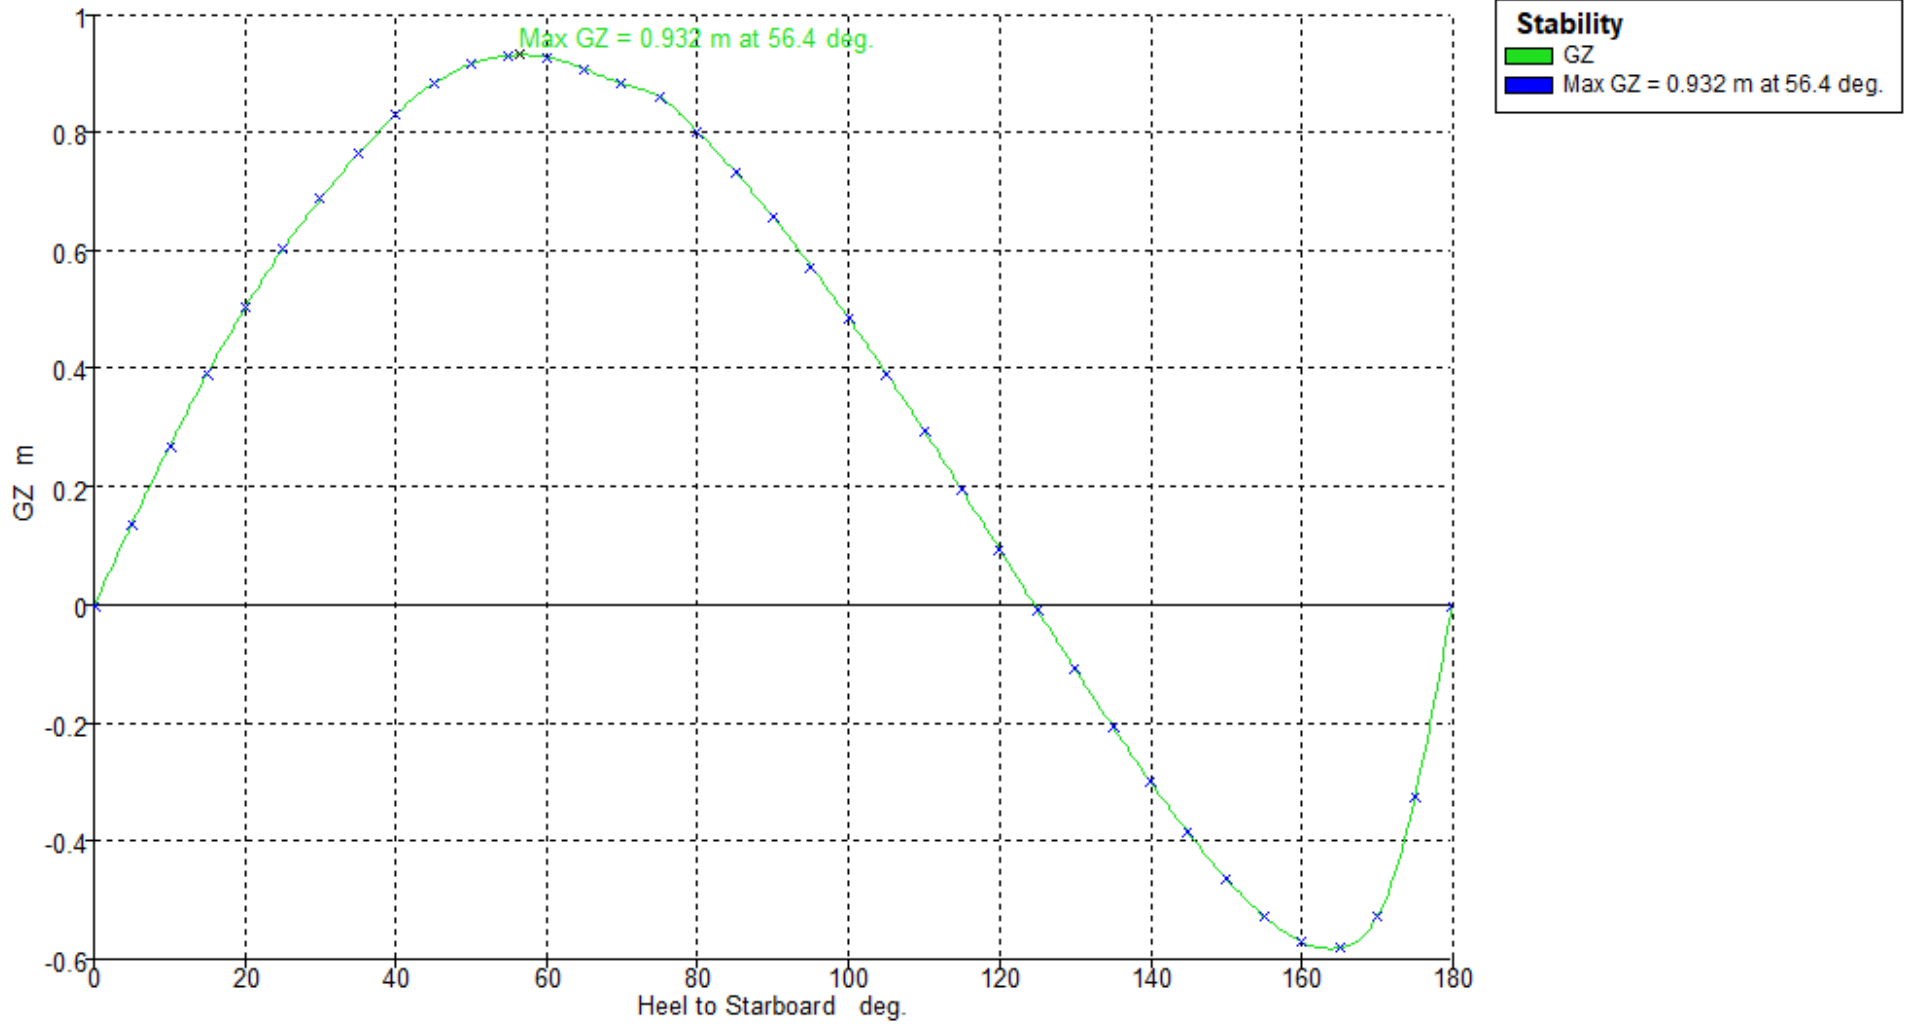

Large Angle Stability

2.44m keel

2.61m keel